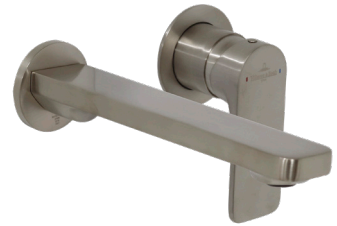

# COLOURS AVAILABLE

BRUSHED GOLD

BRUSHED NICKEL

GUN METAL

MATTE BLACK

CHROME

Magnum Basin Mixer

WELS 6 Star / 4.5Lpm

	TVW1093585
	TVW1093580
	TVW1093590
	TVW1093595
	TVW1093561

Magnum Vessel Basin Mixer

WELS 6 Star / 4.5Lpm

	TVW1096585
	TVW1096580
	TVW1096590
	TVW1096595
	TVW1096561

Magnum Wall Mounted Basin Mixer Trim

WELS 5 Star / 5 Lpm